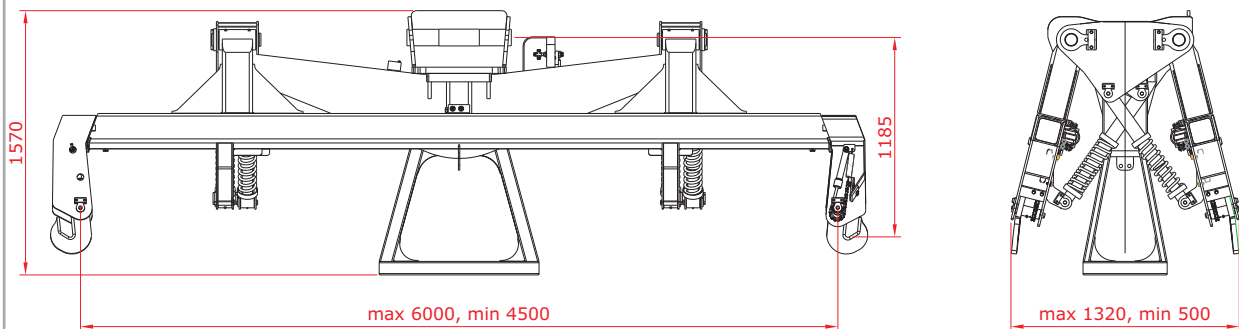

Lumber/Sawn Timber Spreader

Mantsinen lumber spreader has specially designed hooks with automatic release. The spreader, when connected to a hydraulic crane, can double the lumber handling capacity. The spreader length can be adjusted according to lumber unit length.

Also special versions are available for beams, plates etc. Upon request.

Lumber Spreader EXT 620

Beam Spreader A620

Type	Tare MC620	SWL
Lumber Spreader EXT (max extension 3800)	1870 kg	4 x 3000 kg
Lumber Spreader EXT (max extension 2800)	1650 kg	4 x 3000 kg
Beam Spreader (max extension 6000)	1950 kg	4 x 2500 kg