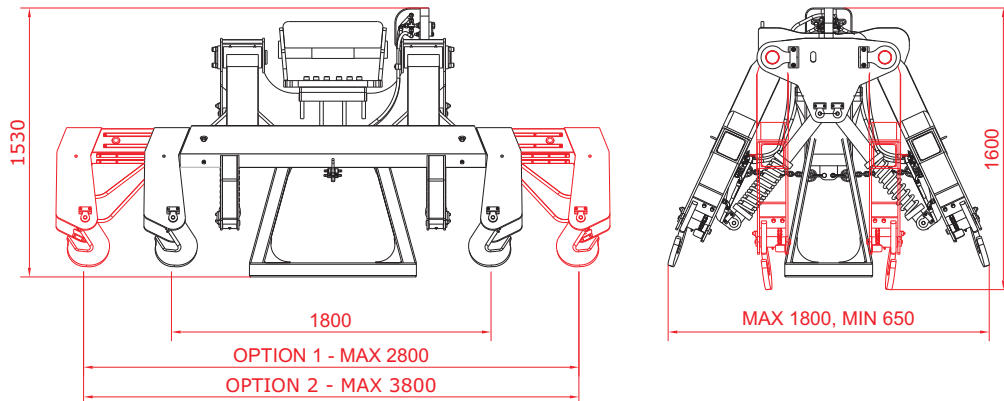

Lumber/Sawn Timber Spreader

Mantsinen lumber spreader has specially designed hooks with automatic release. The spreader, when connected to a hydraulic crane, can double the lumber handling capacity. The spreader length can be adjusted according to lumber unit length.

Also special versions are available for beams, plates etc. Upon request.

Lumber Spreader EXT 620

Beam Spreader A620

Type	Tare MC620	SWL
Lumber Spreader EXT (max extension 3800)	1870 kg	4 x 3000 kg
Lumber Spreader EXT (max extension 2800)	1650 kg	4 x 3000 kg
Beam Spreader (max extension 6000)	1950 kg	4 x 2500 kg