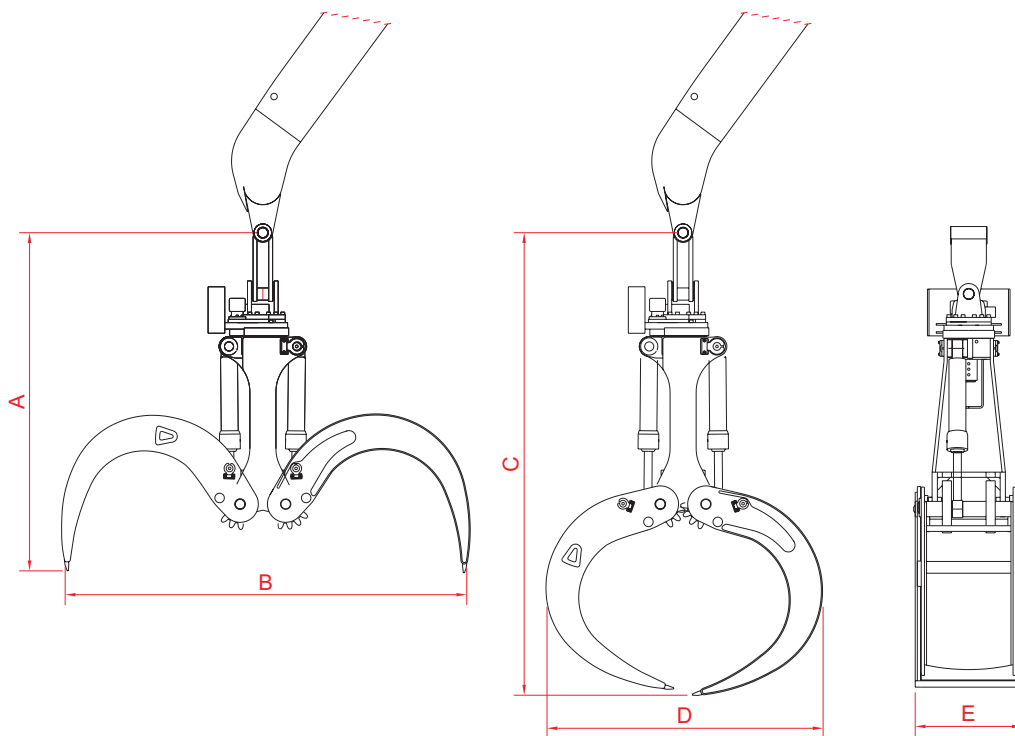

Log grab with fixed rotator

Mantsinen roundwood grapples come in five sizes. The grapple size can be chosen according to machine size and wood length. The Mantsinen roundwood grapple is based on a long experience in demanding wood handling. It is the most robust grapple on the market. Available either with a fixed rotator or with an adapter for Mantsinen quick connecting systems.

	0,8 m ²	1,2 m ²	1,5 m ²	1,8 m ²	2,3 m ²
Weight	1630 kg	1800 kg	2350 kg	2400 kg	2900 kg
SWL	3200 kg	4800 kg	6000 kg	7200 kg	8500kg
Dimension (A)	2000 mm	2000 mm	2600 mm	2650 mm	2650 mm
Dimension (B)	2550 mm	2750 mm	3100 mm	3500 mm	3960 mm
Dimension (C)	2850 mm	2950 mm	3550 mm	3700 mm	3980 mm
Dimension (D)	1350 mm	1800 mm	2100 mm	2300 mm	2550 mm
Dimension (E)	720 mm	720 mm	820 mm	850 mm	850 mm